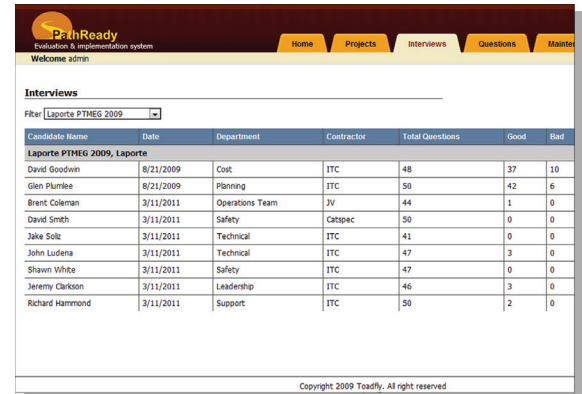

## Preparedness is the key to success

Identifying the path to success early and often in your turnaround is key to the final outcome. PathReady is a critical part of any successful Event. PathReady provides an inexpensive way to identify weaknesses from the beginning stages all the way into your execution phase. Identifying and rectifying these items during all phases of planning will allow your team the opportunity to resolve any weaknesses while giving the best probability of success.

PathReady's Preparedness Review Score (PRS) method of reporting is pivotal to identifying and tracking progress and projected outcome.

PathReady's home screen

Interviews Page